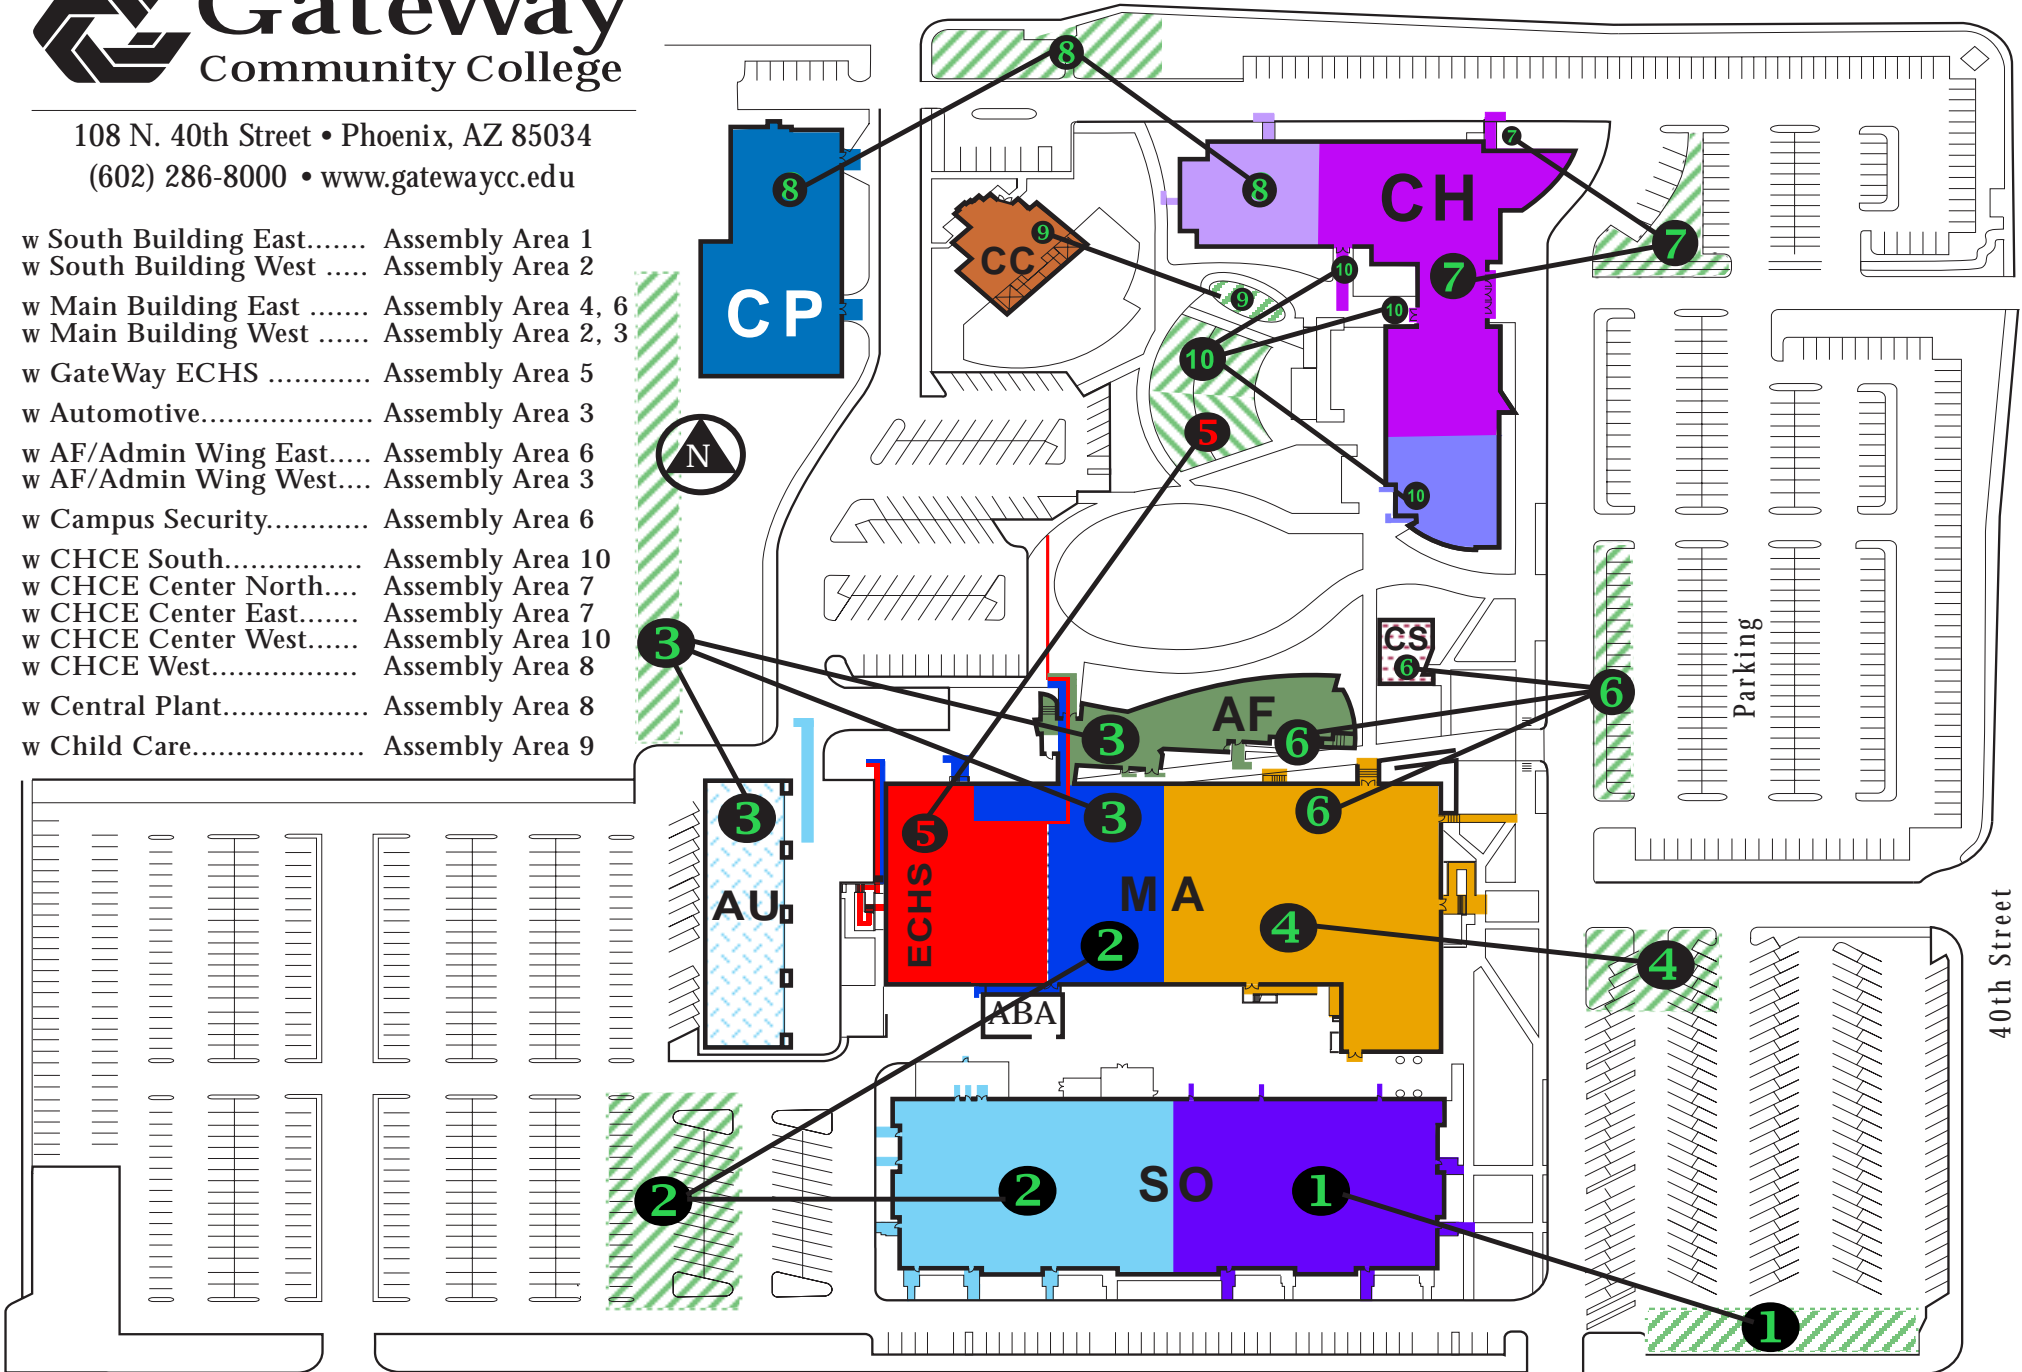

GWCC BUILDING EMERGENCY ASSEMBLY AREAS

108 N. 40th Street • Phoenix, AZ 85034
 (602) 286-8000 • www.gatewaycc.edu

- w South Building East..... Assembly Area 1
- w South Building West Assembly Area 2
- w Main Building East Assembly Area 4, 6
- w Main Building West Assembly Area 2, 3
- w GateWay ECHS Assembly Area 5
- w Automotive..... Assembly Area 3
- w AF/Admin Wing East..... Assembly Area 6
- w AF/Admin Wing West.... Assembly Area 3
- w Campus Security..... Assembly Area 6
- w CHCE South..... Assembly Area 10
- w CHCE Center North.... Assembly Area 7
- w CHCE Center East..... Assembly Area 7
- w CHCE Center West..... Assembly Area 10
- w CHCE West..... Assembly Area 8
- w Central Plant..... Assembly Area 8
- w Child Care..... Assembly Area 9

Washington Street

40th Street